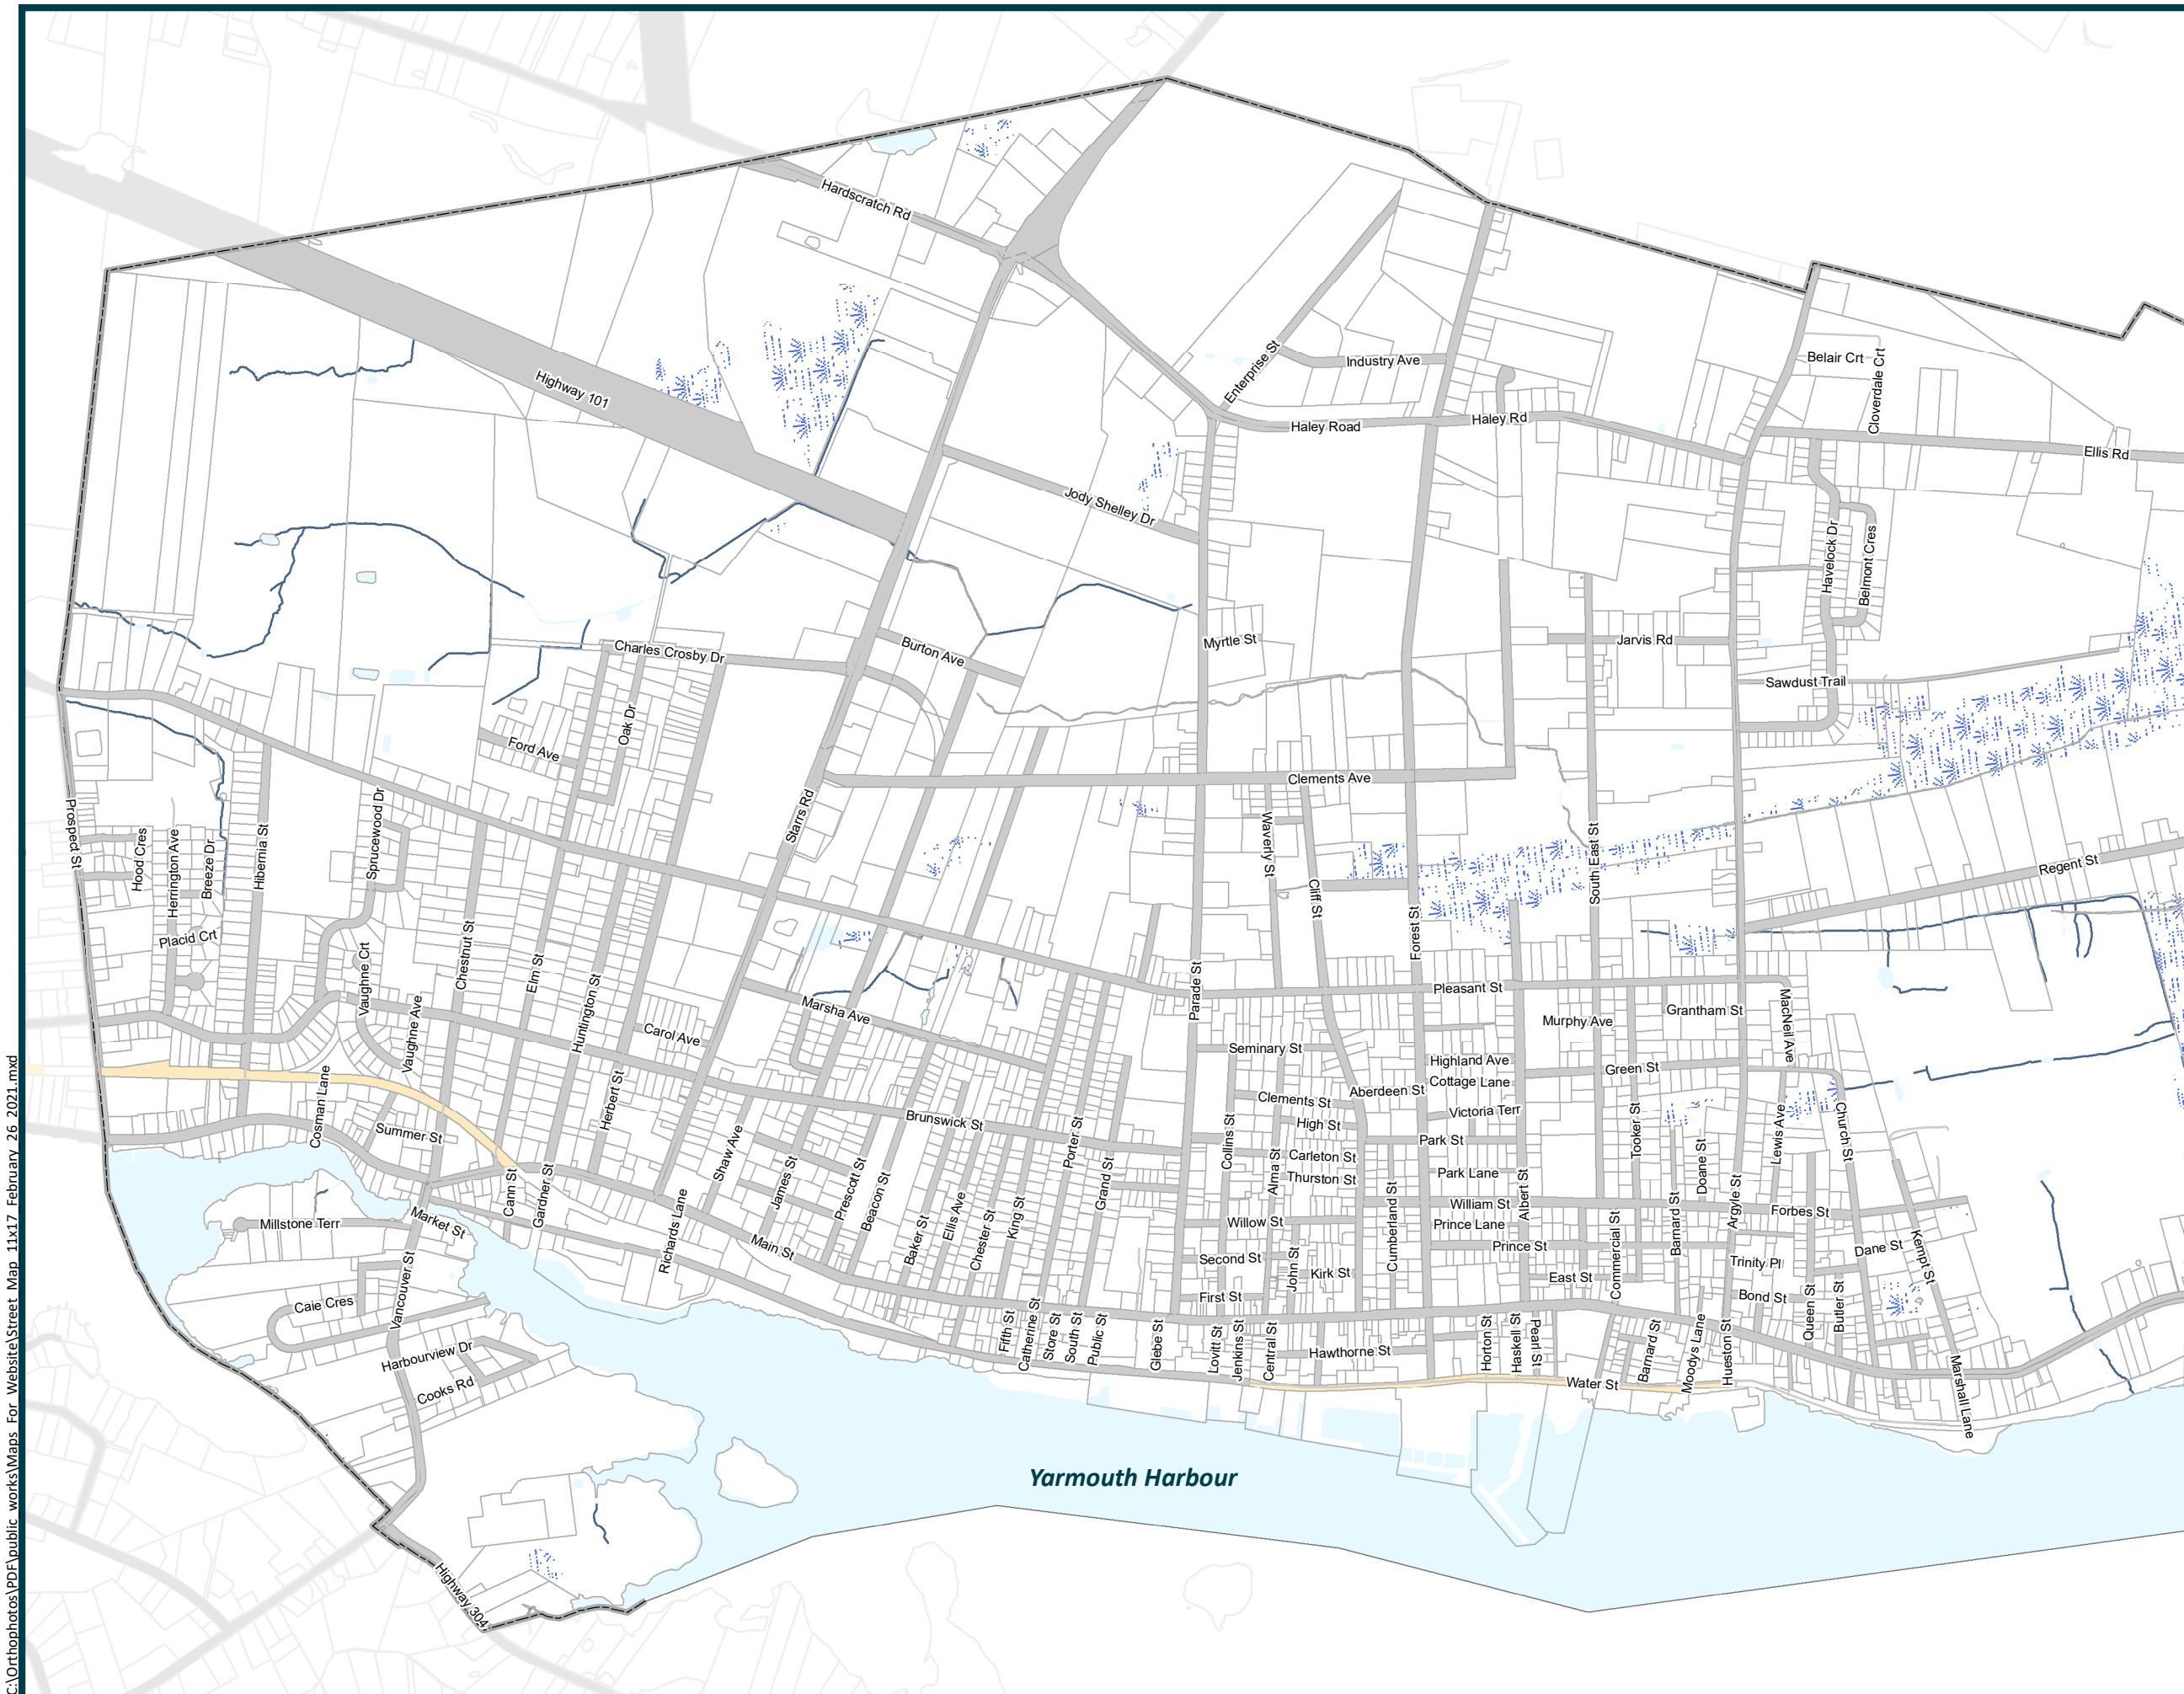

TOWN of YARMOUTH

Street Map

Date: February 26, 2021

NOTE: Information contained on this map is subject to change.

PROPERTY BOUNDARY MAPPING SOURCE:
(1:10 000 NSPRD) NOVA SCOTIA GEOMATICS CENTRE, AMHERST.
CURRENT TO 21 FEBRUARY, 2021.

ROAD MAPPING SOURCE:
(NSCAF) NOVA SCOTIA GEOMATICS CENTRE, AMHERST.
CURRENT TO 21 FEBRUARY, 2021.

WITH RESPECT TO THIS MAP, NEITHER THE TOWN OF YARMOUTH NOR ANY OF ITS EMPLOYEES, MAKES ANY WARRANTY OF ANY KIND, EITHER EXPRESSED OR IMPLIED, ARISING BY LAW OR OTHERWISE, INCLUDING BUT NOT LIMITED TO WARRANTIES OF EFFECTIVENESS, COMPLETENESS, ACCURACY, MERCHANTABILITY OR FITNESS FOR A PARTICULAR PURPOSE.