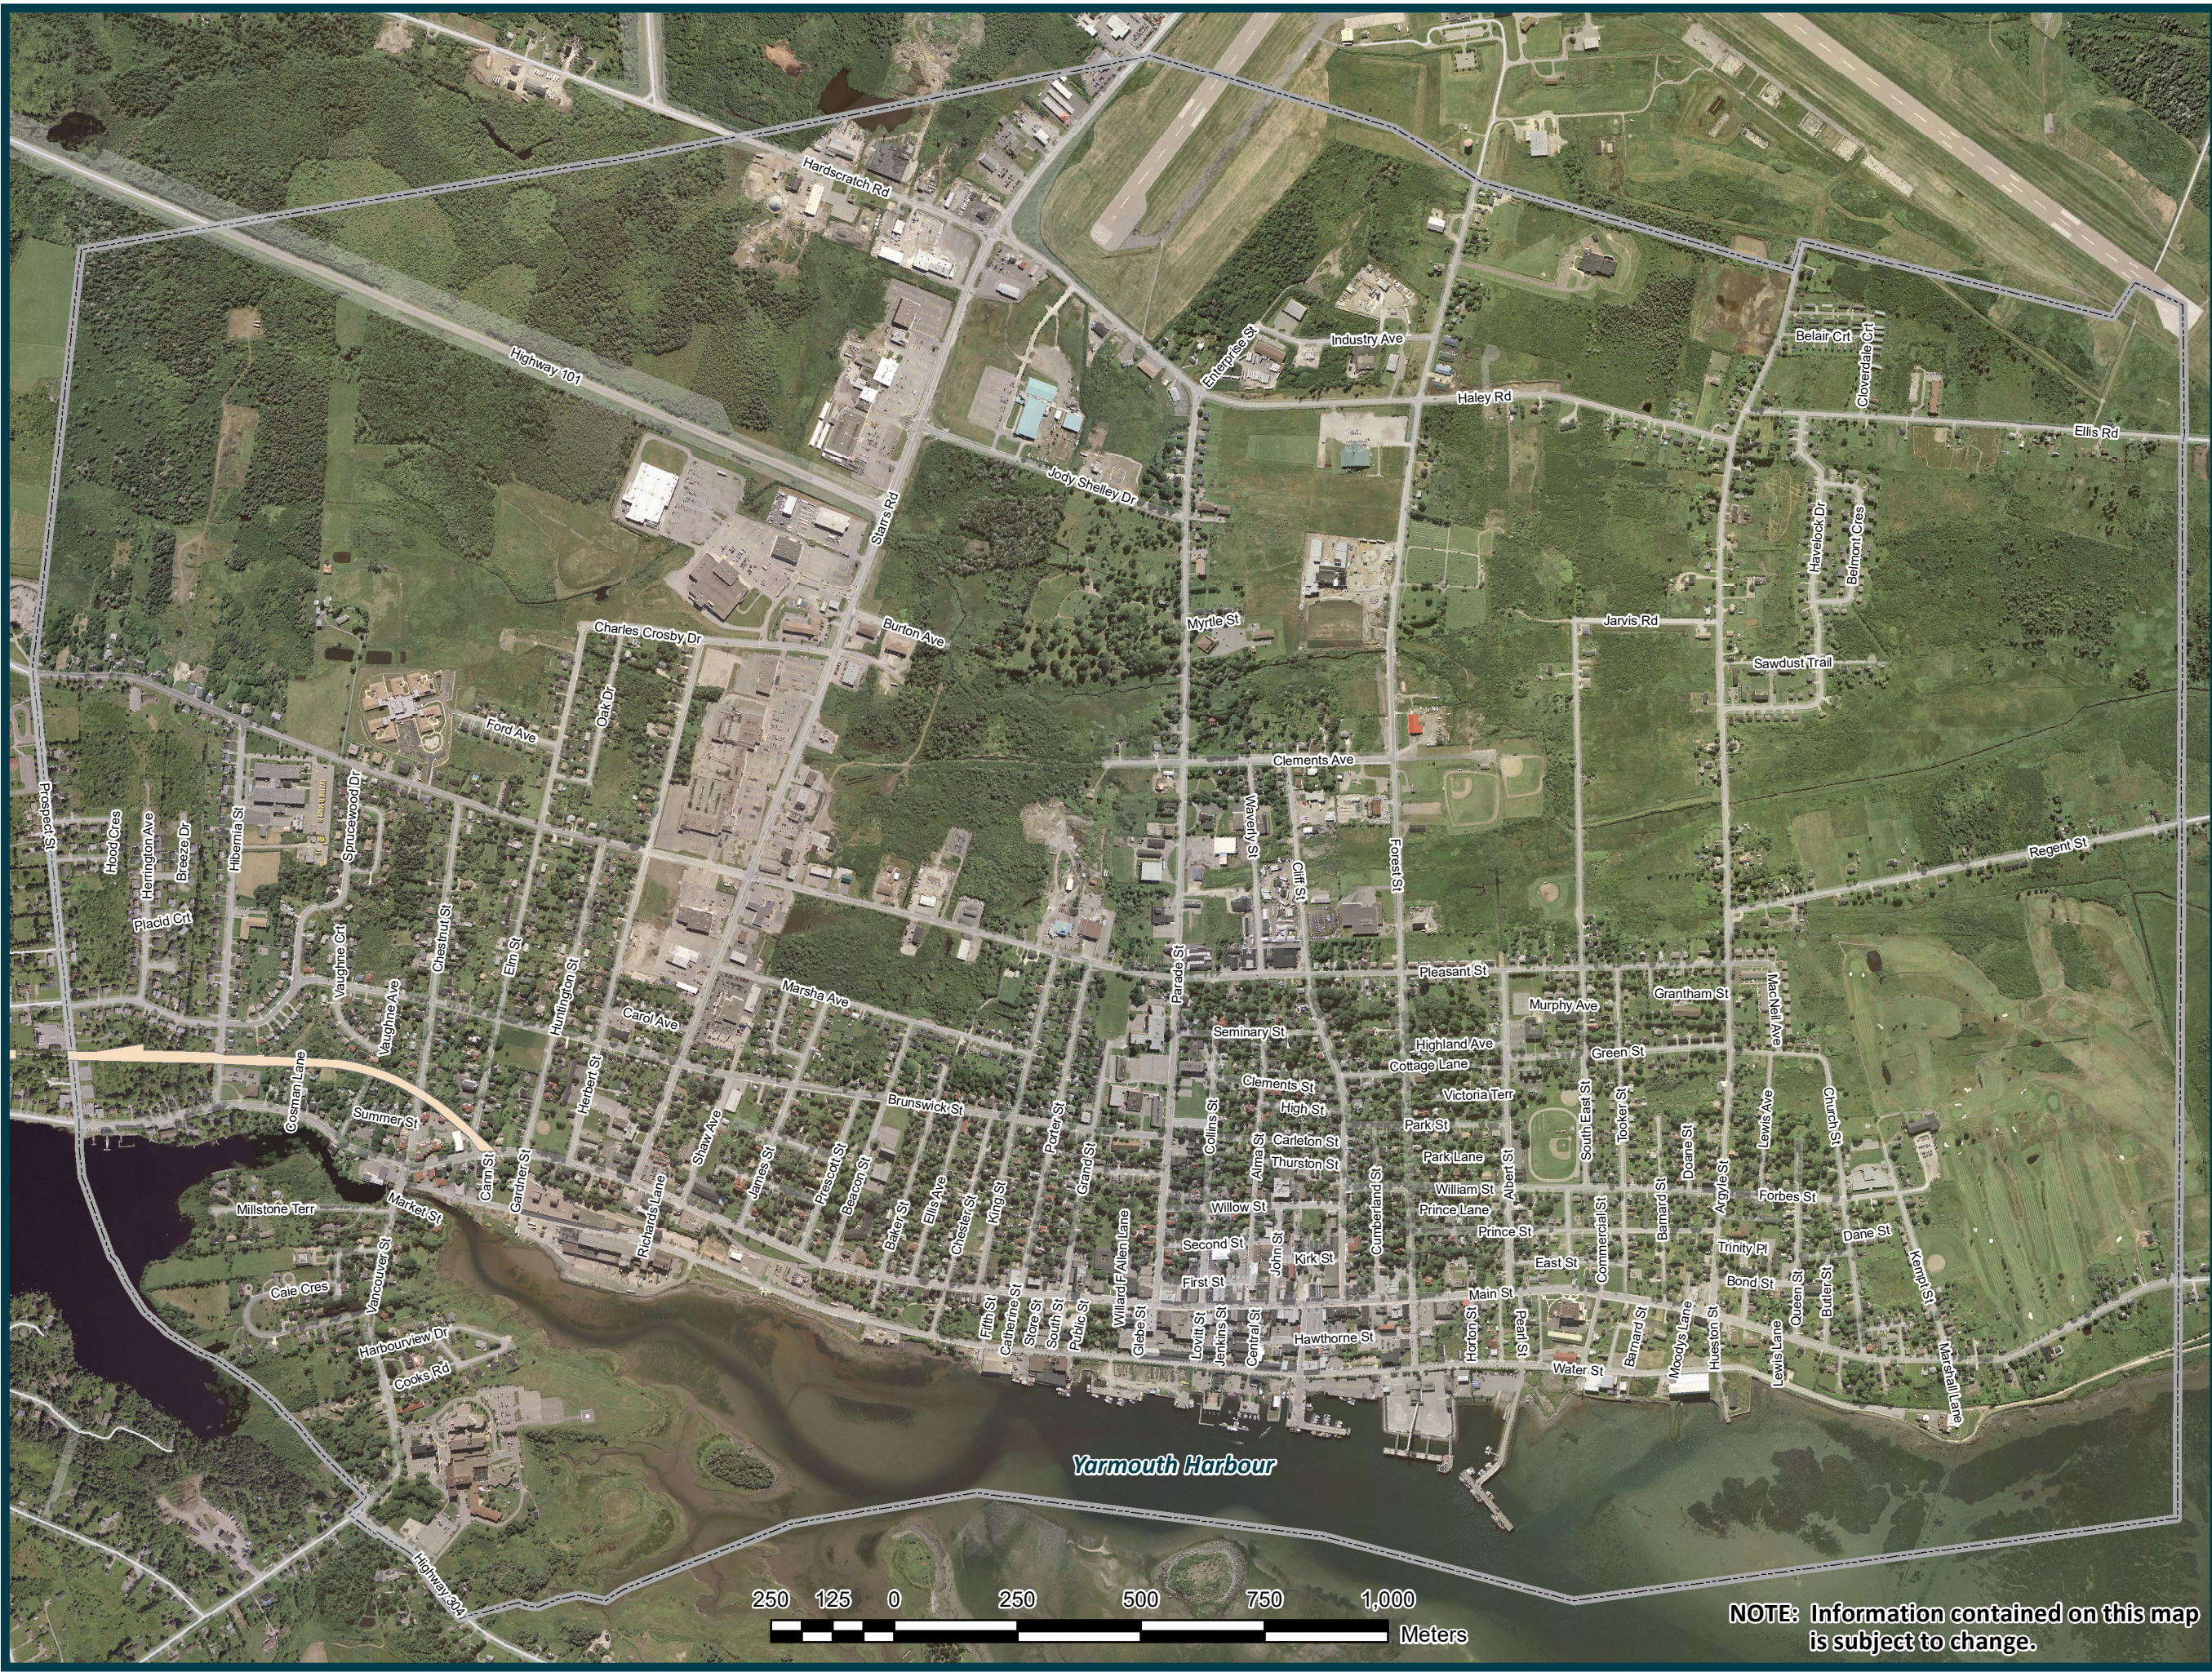

Town of Yarmouth

Yarmouth
ON THE EDGE OF EVERYWHERE
PARTOUT, À PARTIR D'ICI

Date: January 10, 2023

PROPERTY BOUNDARY MAPPING SOURCE:
(1:10 000 NSPRD) NOVA SCOTIA GEOMATICS CENTRE, AMHERST. CURRENT TO 20 DECEMBER, 2022.

TOPOGRAPHIC MAPPING SOURCE:
(1:2 000) NOVA SCOTIA GEOMATICS CENTRE, AMHERST. COMPILED FROM AERIAL PHOTOGRAPHY FLOWN 2010-2011.

ROAD MAPPING SOURCE:
(NSCAF) NOVA SCOTIA GEOMATICS CENTRE, AMHERST. CURRENT TO 20 DECEMBER, 2022.

NOTE: Information contained on this map is subject to change.

C:\Projects\Planning\2023\Town_map_with_Orthos\Town_Map_With_Orthos.mxd